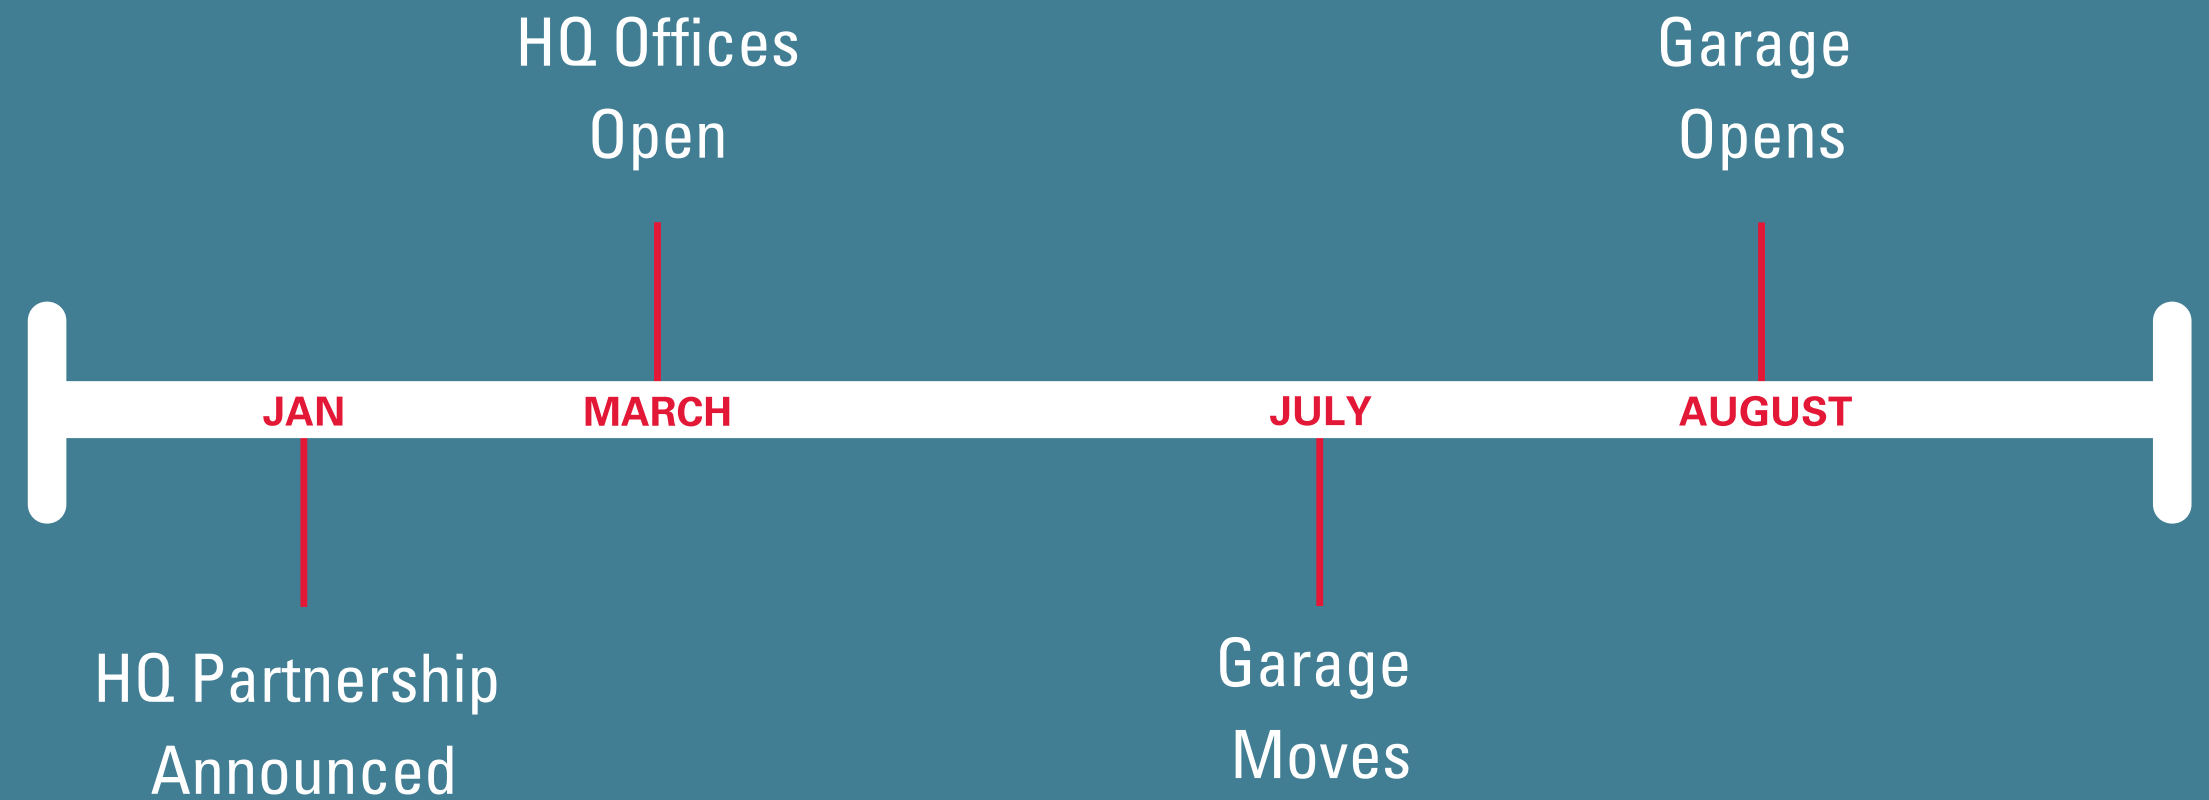

Garage Expansion

The Garage will be co-located with HQ Raleigh in the Partners I Building.